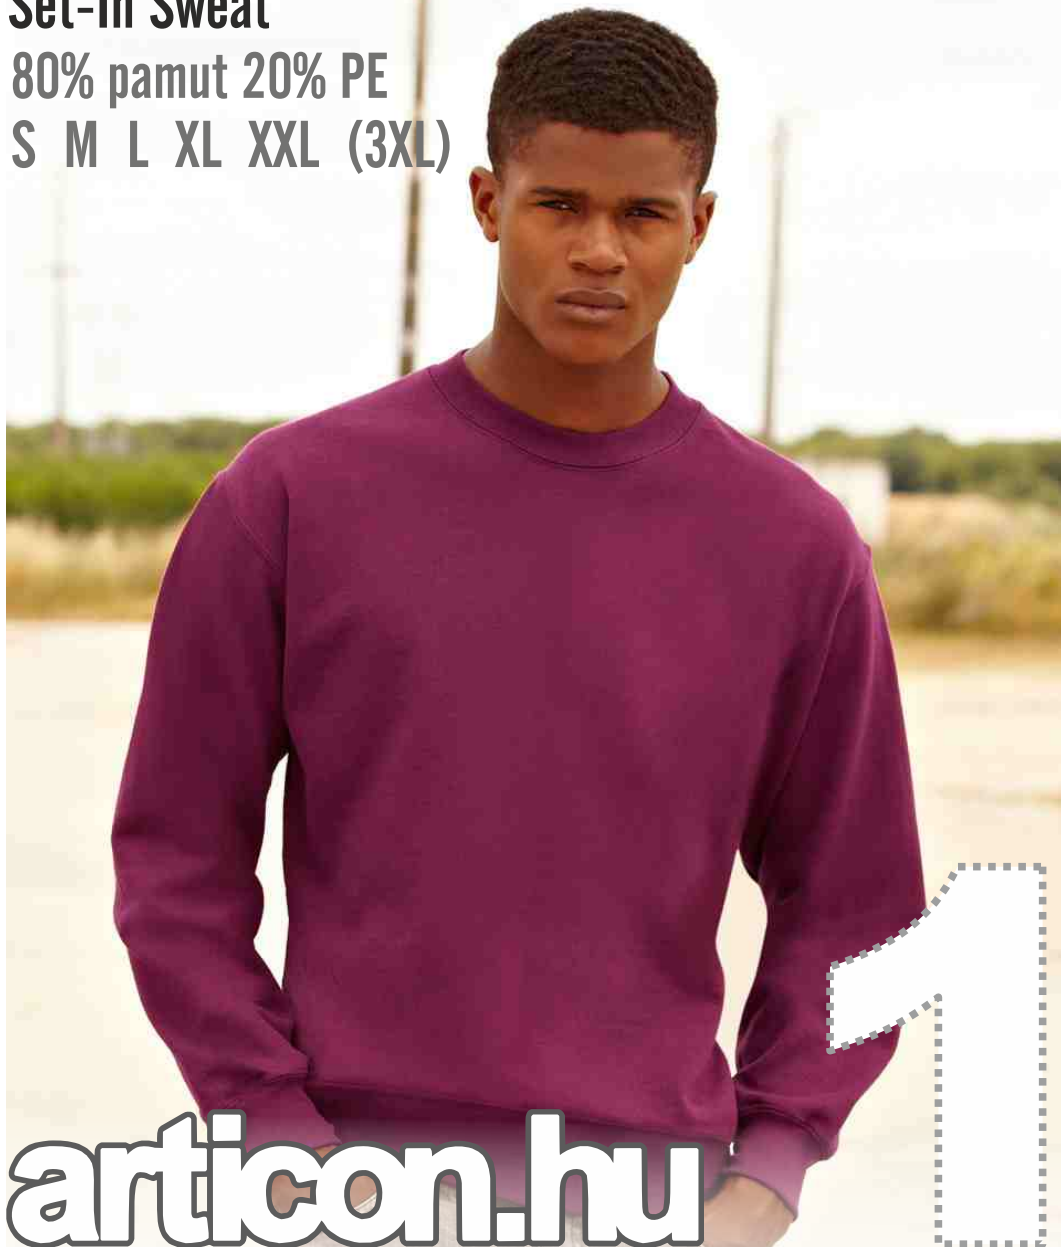

# Fruit of The Loom 280g

## Set-In Sweat

80% pamut 20% PE

S M L XL XXL (3XL)